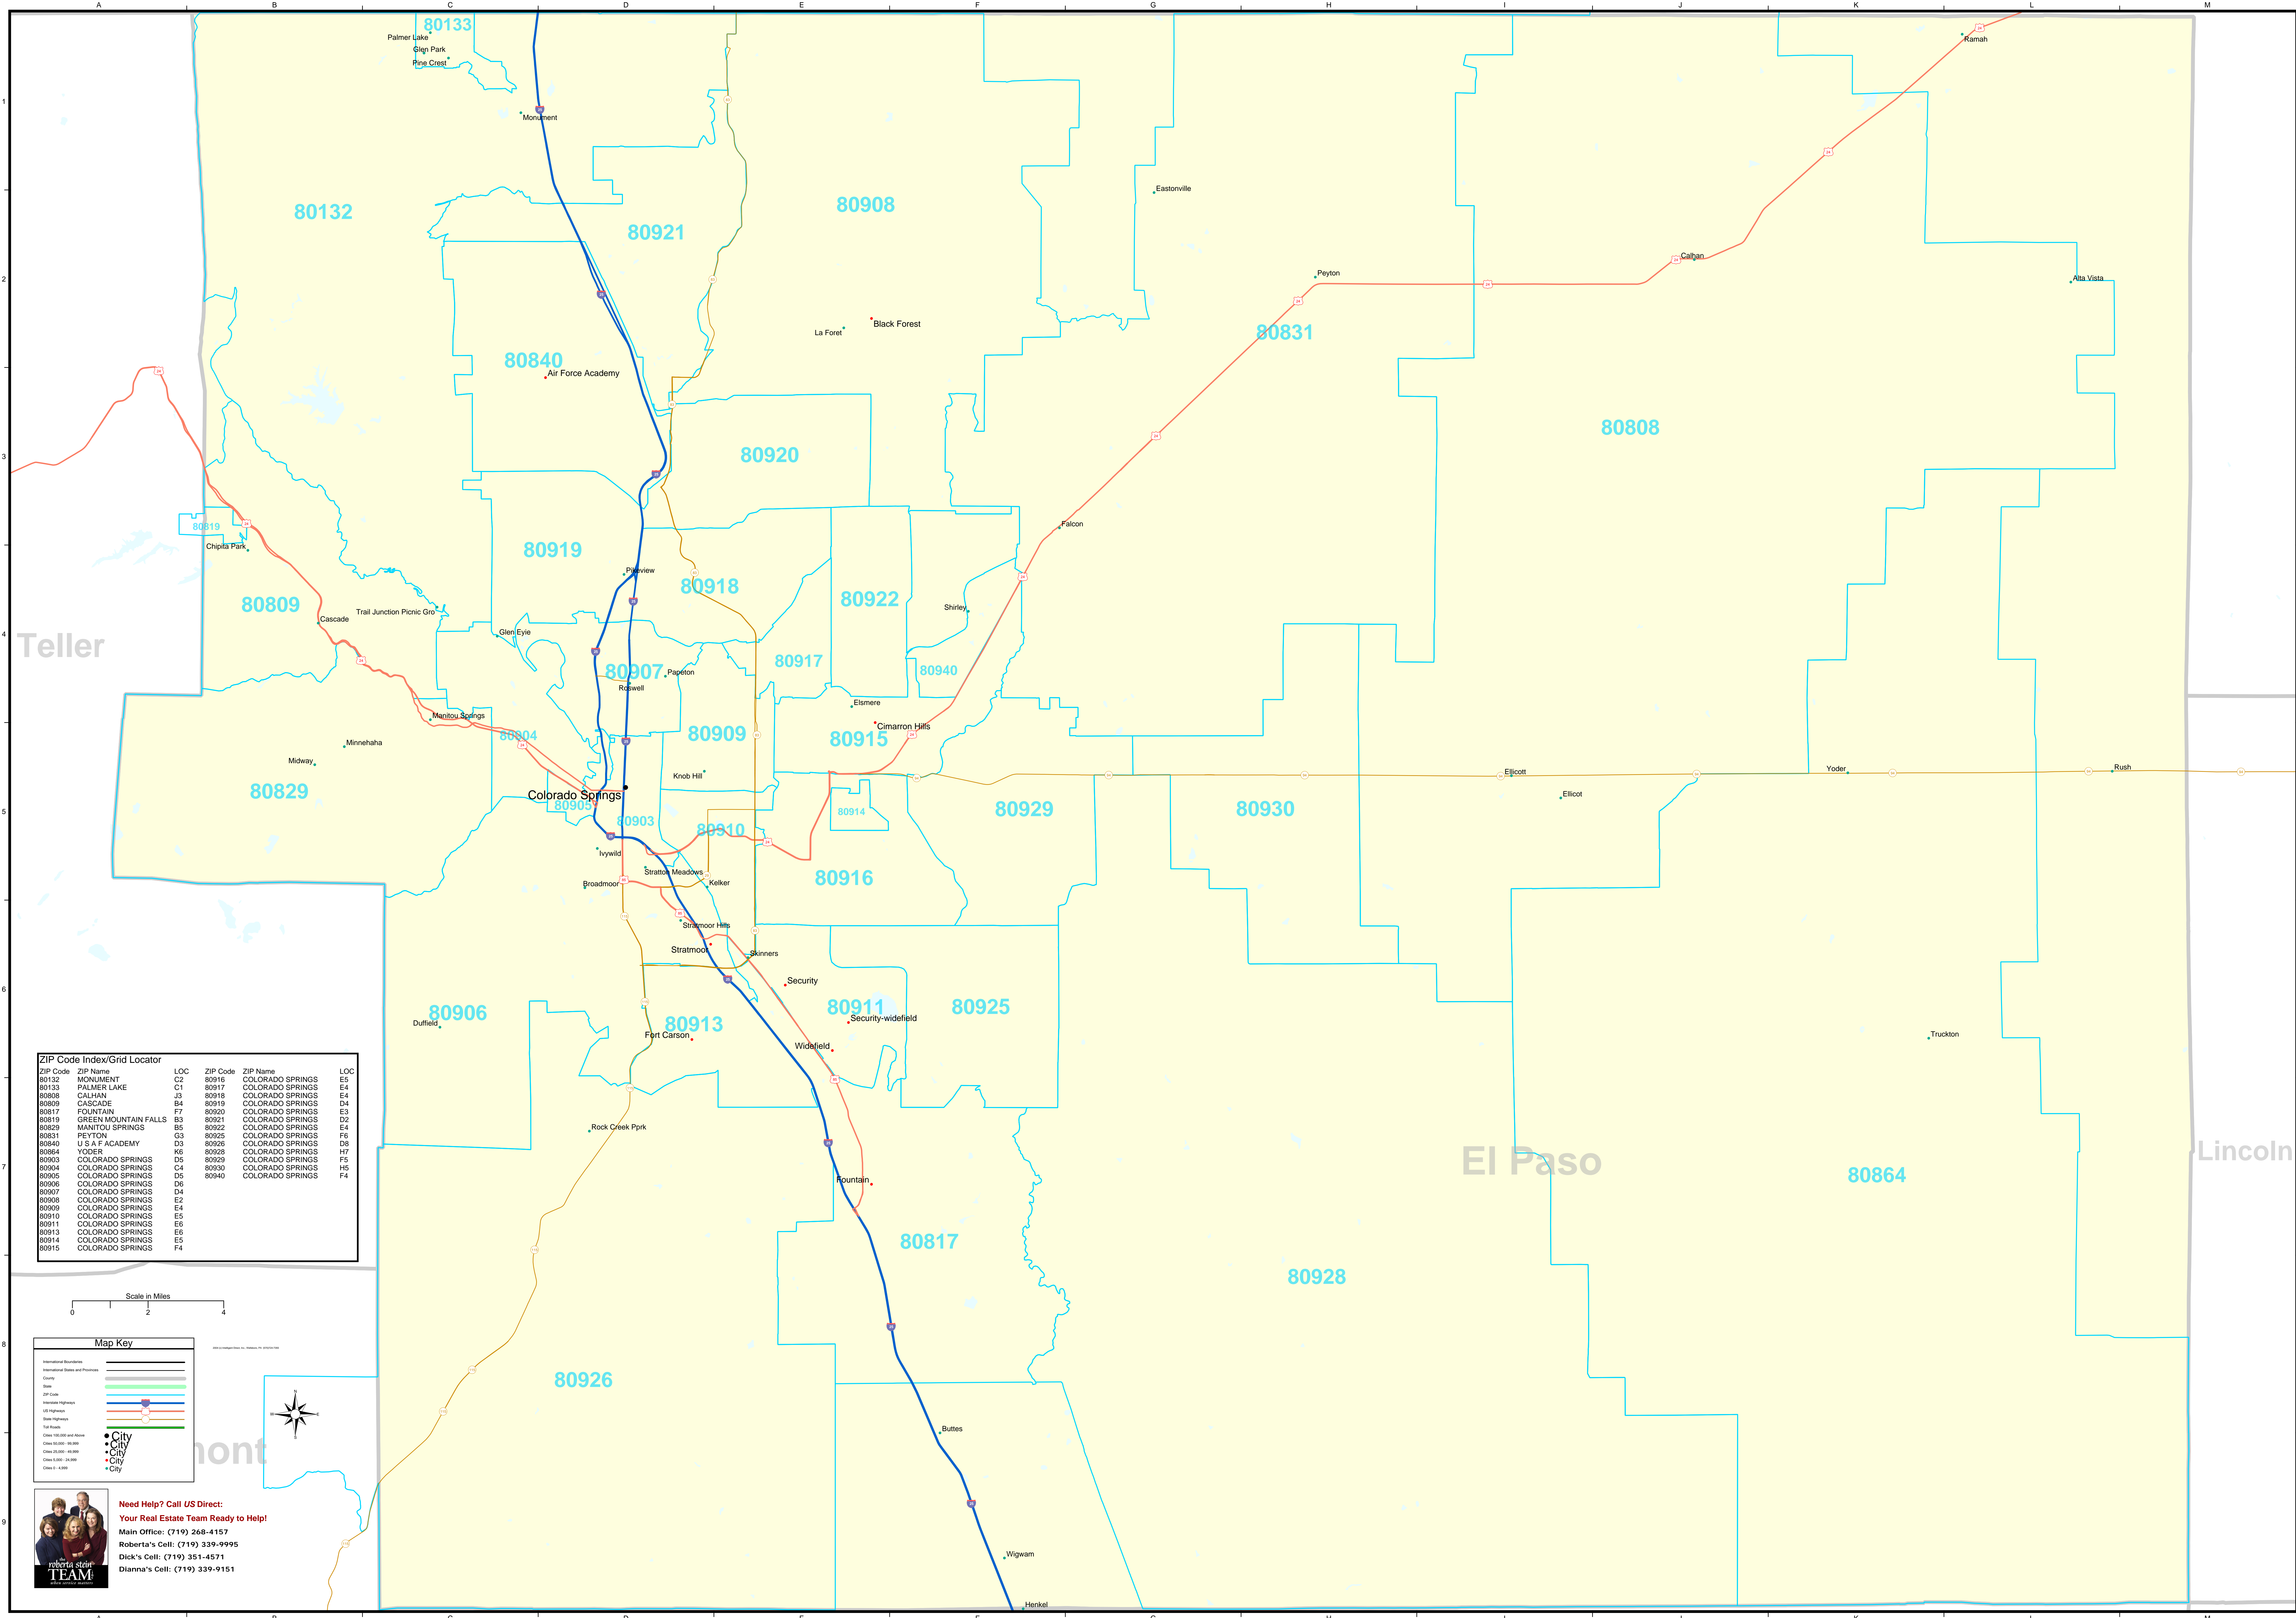

COLORADO SPRINGS, CO METRO AREA

2004 ZIP Code Basic Edition

Compliments of: The Roberta Stein Team, Inc.

www.SteinTeam.com

Call US Direct: 1-800-325-0463

| ZIP Code | ZIP Name | LOC | ZIP Code | ZIP Name | LOC |
|----------|----------------------|-----|----------|------------------|-----|
| 80132 | MONUMENT | C2 | 80916 | COLORADO SPRINGS | E5 |
| 80133 | PALMER LAKE | C1 | 80917 | COLORADO SPRINGS | E4 |
| 80808 | CALHAN | J3 | 80918 | COLORADO SPRINGS | E4 |
| 80809 | CASCADE | B4 | 80919 | COLORADO SPRINGS | D4 |
| 80817 | FOUNTAIN | F7 | 80920 | COLORADO SPRINGS | E3 |
| 80819 | GREEN MOUNTAIN FALLS | B3 | 80921 | COLORADO SPRINGS | D2 |
| 80829 | MANITOU SPRINGS | B5 | 80922 | COLORADO SPRINGS | E4 |
| 80831 | PEYTON | C3 | 80925 | COLORADO SPRINGS | F6 |
| 80840 | U.S.A.F. ACADEMY | D3 | 80926 | COLORADO SPRINGS | D8 |
| 80864 | YODER | H6 | 80928 | COLORADO SPRINGS | H7 |
| 80903 | COLORADO SPRINGS | D5 | 80929 | COLORADO SPRINGS | F5 |
| 80904 | COLORADO SPRINGS | C4 | 80930 | COLORADO SPRINGS | H5 |
| 80906 | COLORADO SPRINGS | D6 | 80940 | COLORADO SPRINGS | F4 |
| 80907 | COLORADO SPRINGS | D4 | | | |
| 80908 | COLORADO SPRINGS | E2 | | | |
| 80909 | COLORADO SPRINGS | E4 | | | |
| 80910 | COLORADO SPRINGS | E5 | | | |
| 80911 | COLORADO SPRINGS | E6 | | | |
| 80913 | COLORADO SPRINGS | E6 | | | |
| 80914 | COLORADO SPRINGS | E5 | | | |
| 80915 | COLORADO SPRINGS | F4 | | | |

Map Key

- International Boundaries
- International States and Provinces
- County
- State
- ZIP Code
- Interstate Highways
- US Highways
- State Highways
- Feet Elevation
- City (10,000 and Above)
- City (5,000 - 9,999)
- City (1,000 - 4,999)
- City